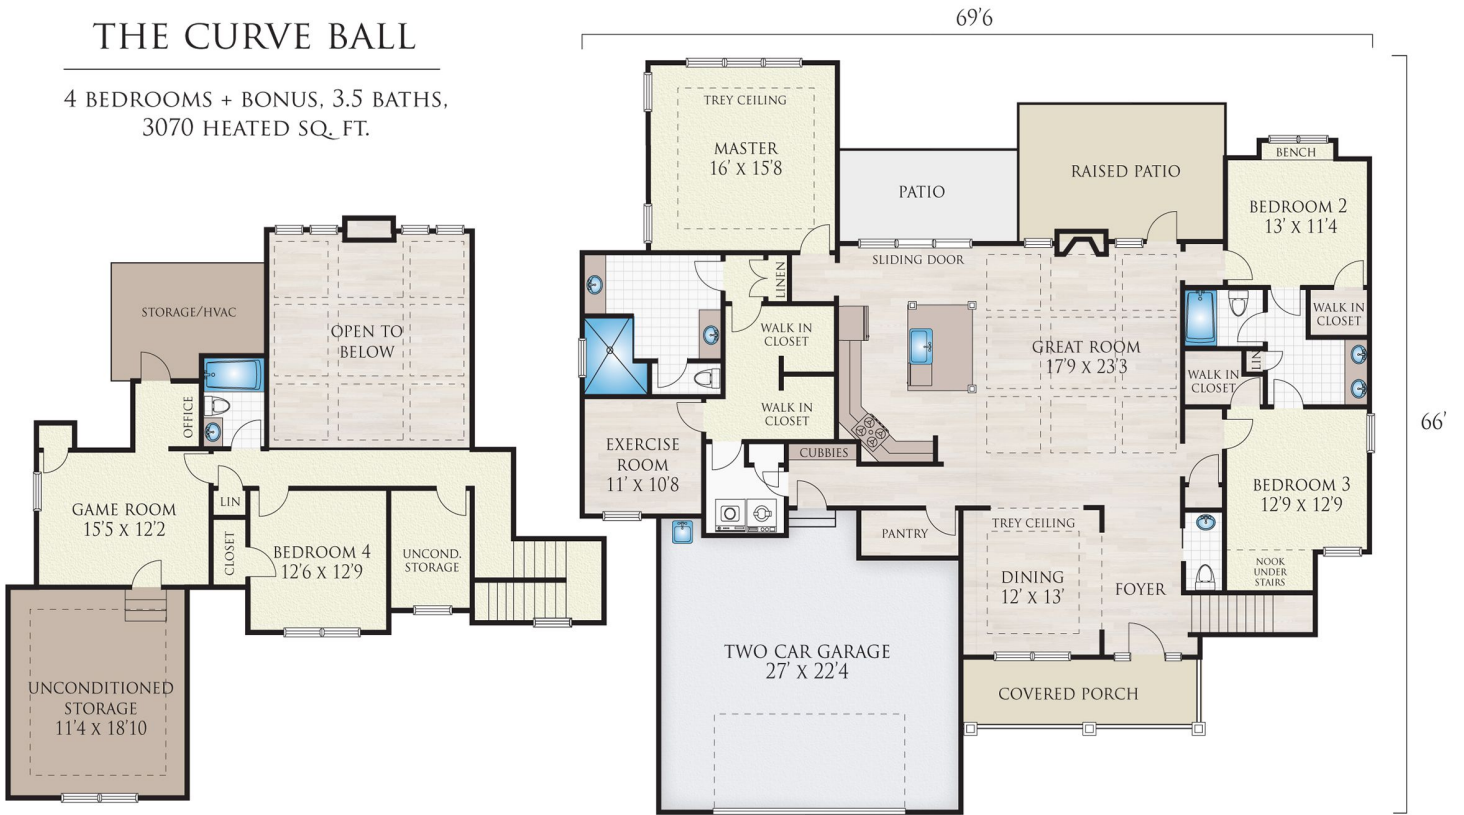

THE CURVE BALL

4 BEDROOMS + BONUS, 3.5 BATHS,
3070 HEATED SQ. FT.

For illustration purposes only. All representations, dimensions and specifications may vary from those depicted and are subject to revision, change and/or substitution without notice.