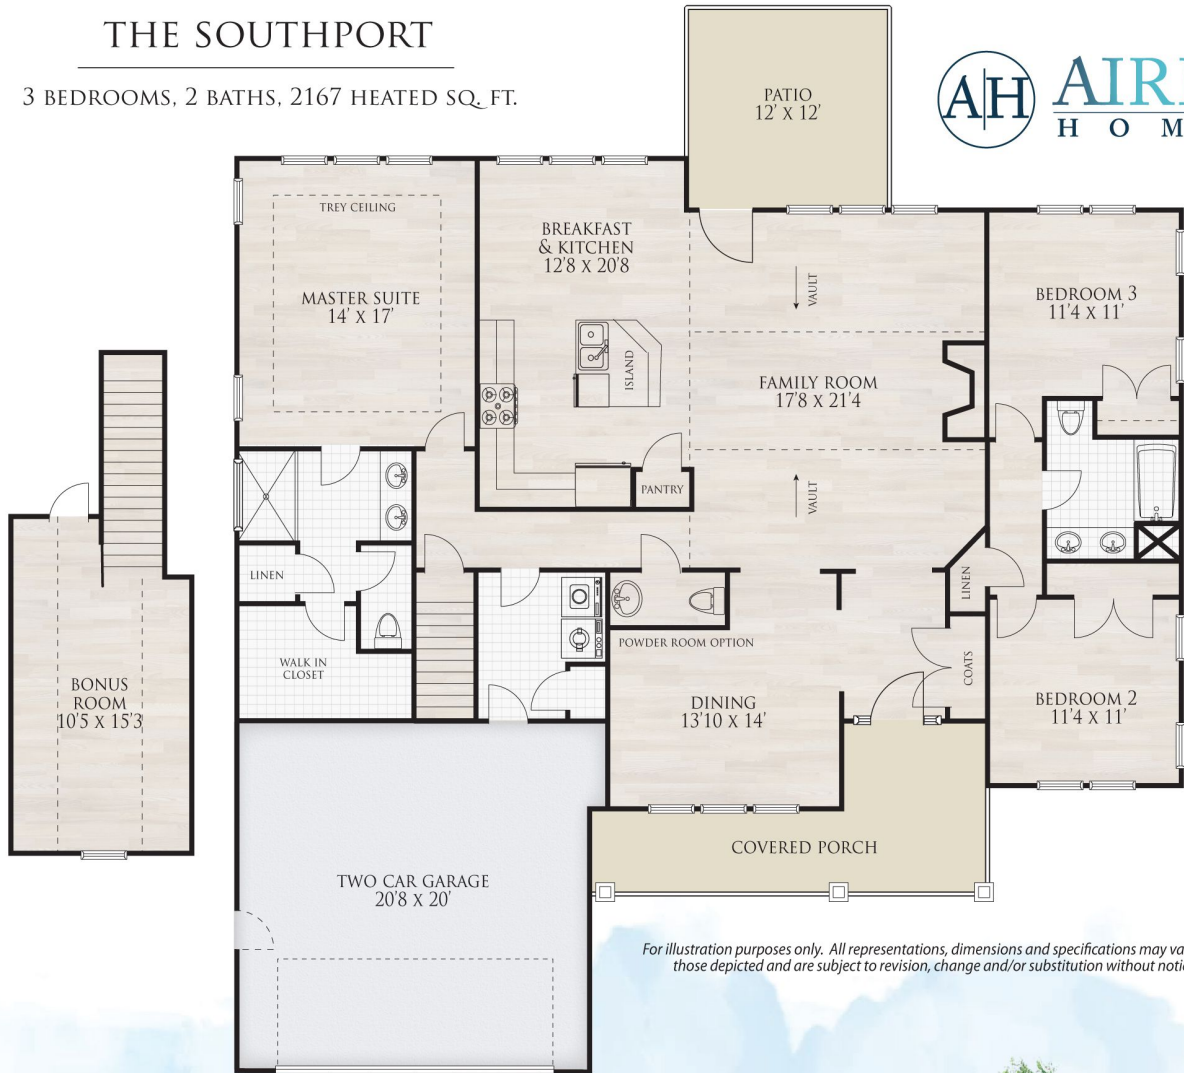

THE SOUTHPORT

3 BEDROOMS, 2 BATHS, 2167 HEATED SQ. FT.

For illustration purposes only. All representations, dimensions and specifications may vary from those depicted and are subject to revision, change and/or substitution without notice.