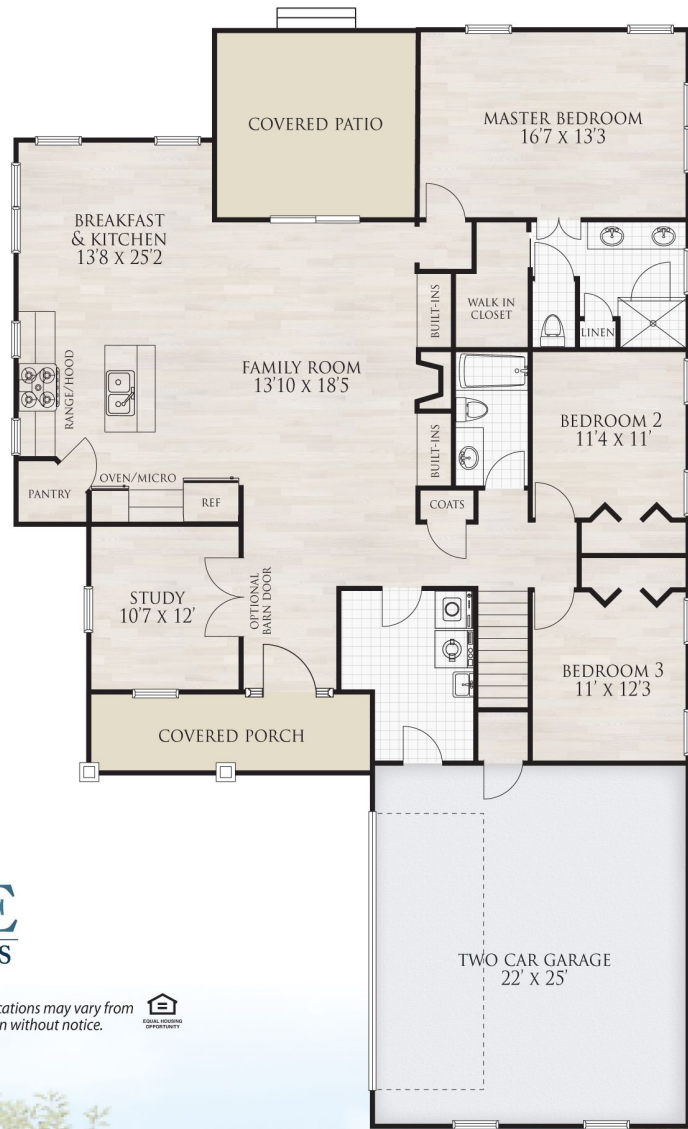

PINE GROVE

3 BEDROOMS + BONUS AND STUDY, 3 BATHS
2356 HEATED SQ. FT.

For illustration purposes only. All representations, dimensions and specifications may vary from those depicted and are subject to revision, change and/or substitution without notice.