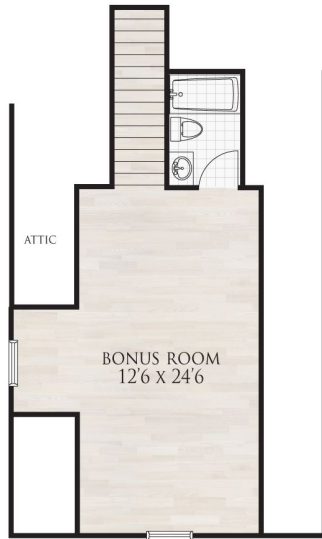

PINE GROVE

3 BEDROOMS + BONUS AND STUDY, 3 BATHS
2356 HEATED SQ. FT.

For illustration purposes only. All representations, dimensions and specifications may vary from those depicted and are subject to revision, change and/or substitution without notice.